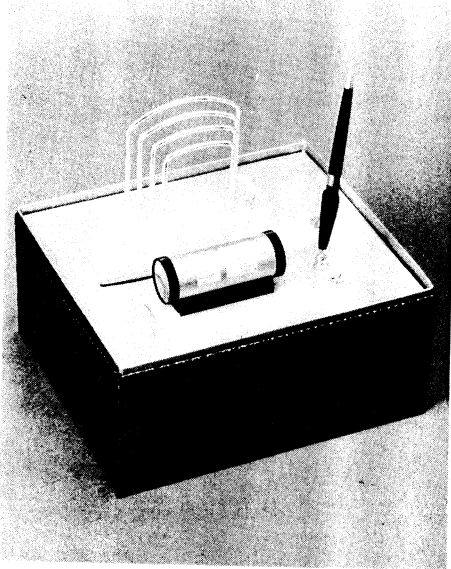

# GENUINE ONYX MATCHED DESK SETS

A COMPLETE DESK ENSEMBLE  
HANDSOMELY  
GIFT PACKAGED

407 - PEN — CALENDAR — RACK — OPENER

308 - 256C CALENDAR PEN — 51 RACK  
42 OPENER

AVAILABLE IN PEDRARA WHITE & BELGIAN BLACK